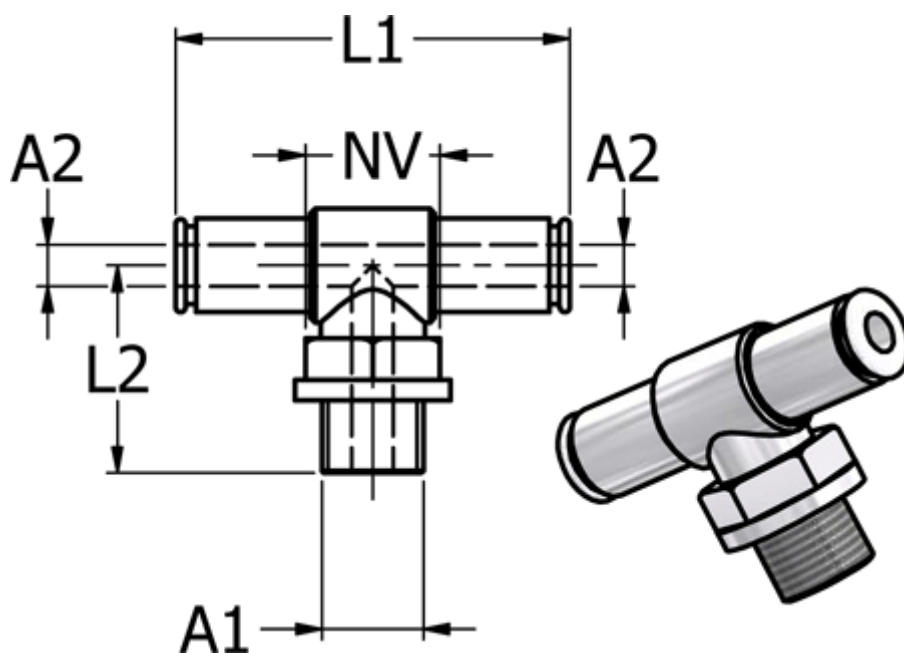

Article number: 5868550186

Description: Metal Push-in fitting 855.018-6, Ø6 / G 1/8" / Ø6
Tee with FPM O-ring

Measures

Ext. hose diameter A2	= 6
L1	= 43
L2	= 20
NV	= 13
Thread A1	= G 1/8"